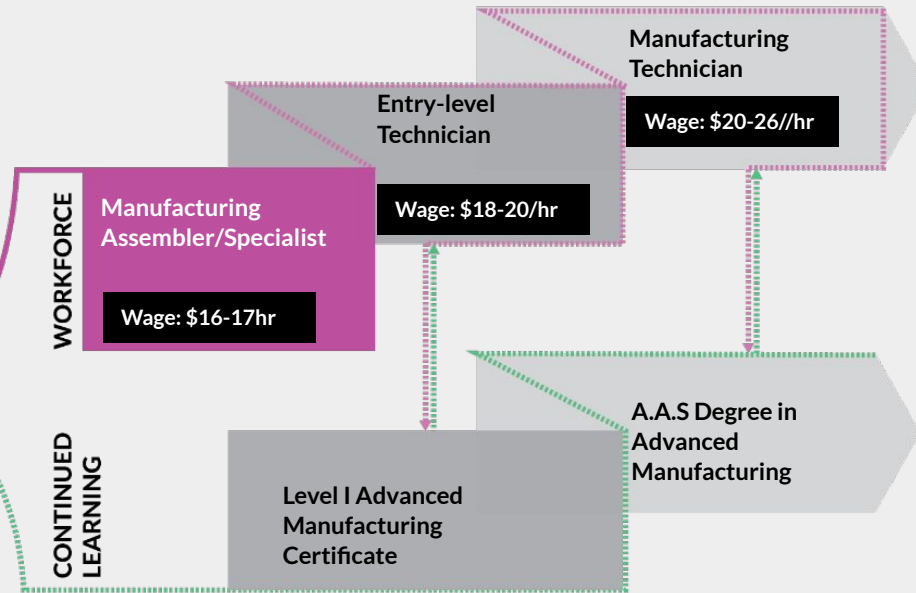

Austin Community College's Production Associate Certificate

A Micro-Pathway to Become a Manufacturing Assembler/Specialist

CREDENTIALS EARNED

Validated by regional employers including:
+Samsung
+Tesla
+Applied Materials
+Austin Regional Manufacturing Association

FUTURE GROWTH OPPORTUNITIES

Legend

2+ Stackable Credentials

→ Credentials + Courses articulate to Credit
→ Credits count towards a Degree.

21st Century Skills Digital Micro-Credential

Technical Skills Credential

Work Based Learning

Direct Entry into Workforce

Continued Learning and Upskilling Opportunities

2-4 months, full-time/6-8 months, part-time
Offered in noncredit
14 credits apply towards higher credentials