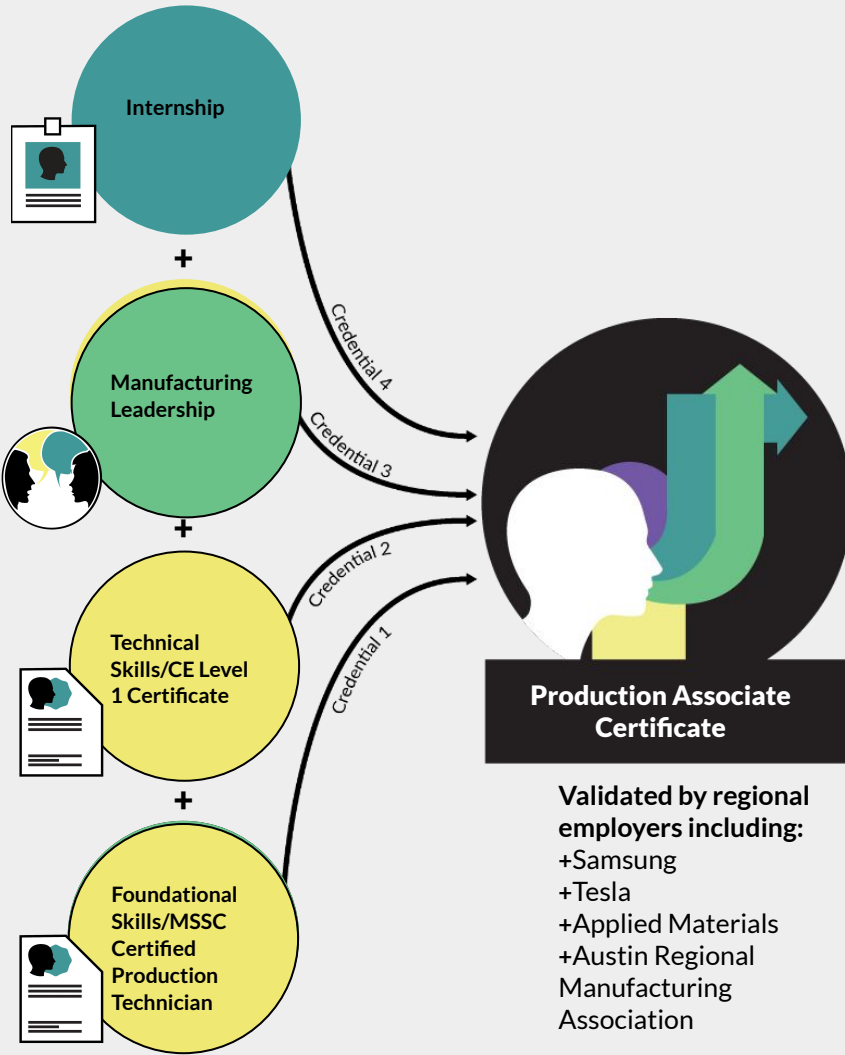

Austin Community College's Production Associate Certificate

A Micro-Pathway to Become a Manufacturing Assembler/Specialist

CREDENTIALS EARNED

Validated by regional employers including:
+Samsung
+Tesla
+Applied Materials
+Austin Regional Manufacturing Association

FUTURE GROWTH OPPORTUNITIES

Legend

2+ Stackable Credentials

→ Credentials + Courses articulate to Credit
→ Credits count towards a Degree.

21st Century Skills Digital Micro-Credential

Technical Skills Credential

Work Based Learning

Direct Entry into Workforce

Continued Learning and Upskilling Opportunities

2-4 months, full-time/6-8 months, part-time
Offered in noncredit
14 credits apply towards higher credentials