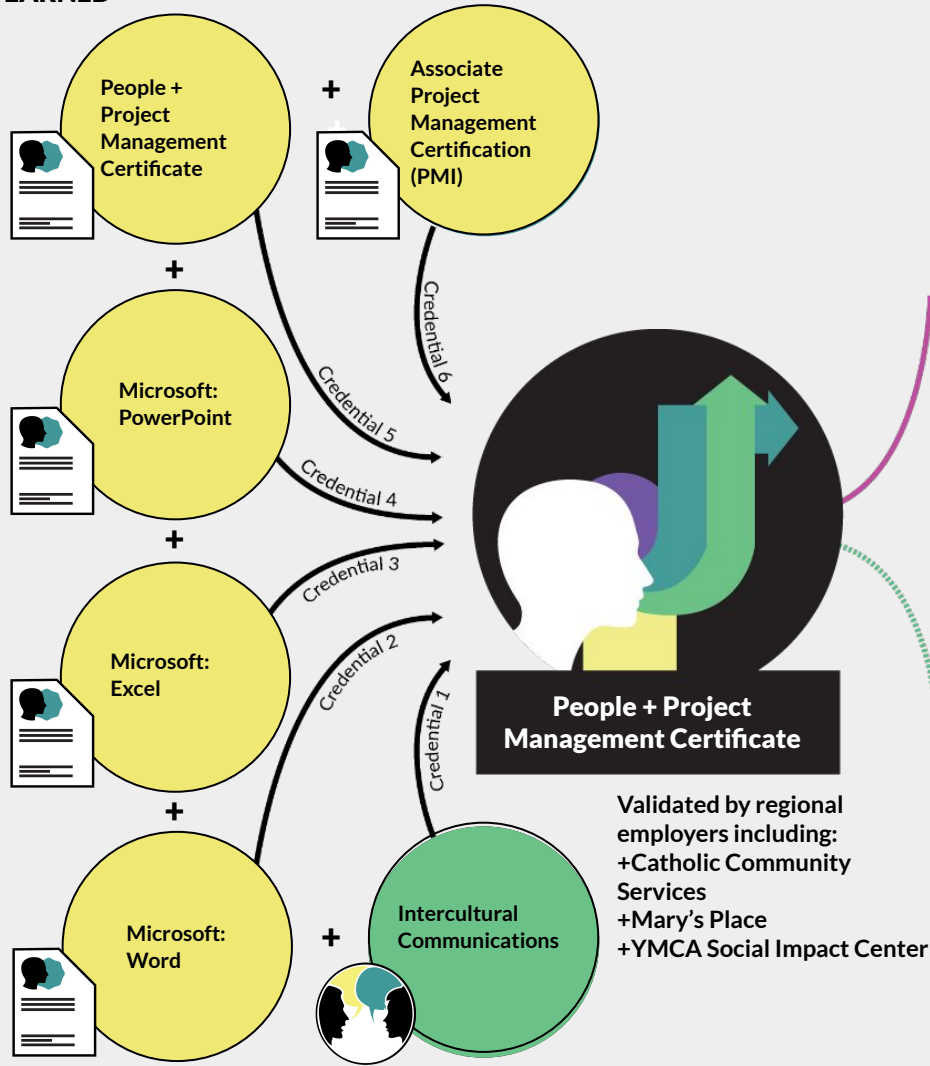

Seattle Colleges' Project Management Certificate

A Micro-Pathway to Become an First-line Supervisor

Issued by

SEATTLE COLLEGES

Central · North · South

Designed with

CREDENTIALS EARNED

9 months, part-time
 Offered in credit
 28-31 credits

FUTURE GROWTH OPPORTUNITIES

Legend

- 2+ Stackable Credentials
- Credentials + Courses articulate to Credit
- Credits count towards a Degree.
- 21st Century Skills Digital Micro-Credential
- Technical Skills Credential
- Work Based Learning
- Direct Entry into Workforce
- Continued Learning and Upskilling Opportunities