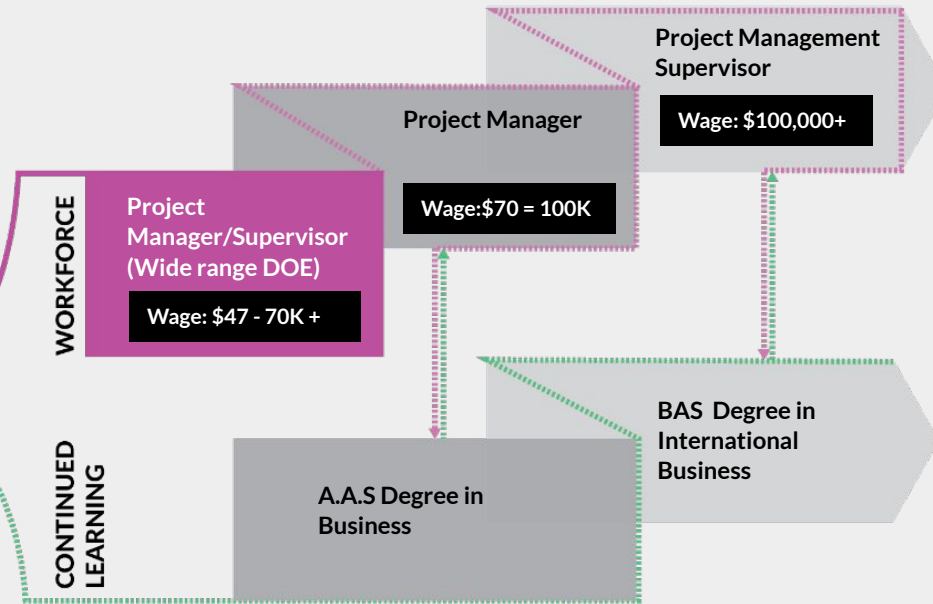

Seattle Colleges' Project Management Certificate

A Micro-Pathway to Become an First-line Supervisor

Issued by

SEATTLE COLLEGES

Central · North · South

Designed with

CREDENTIALS EARNED

9 months, part-time
 Offered in credit
 28-31 credits

FUTURE GROWTH OPPORTUNITIES

Legend

- 2+ Stackable Credentials
- Credentials + Courses articulate to Credit
- Credits count towards a Degree.
- 21st Century Skills Digital Micro-Credential
- Technical Skills Credential
- Work Based Learning
- Direct Entry into Workforce
- Continued Learning and Upskilling Opportunities