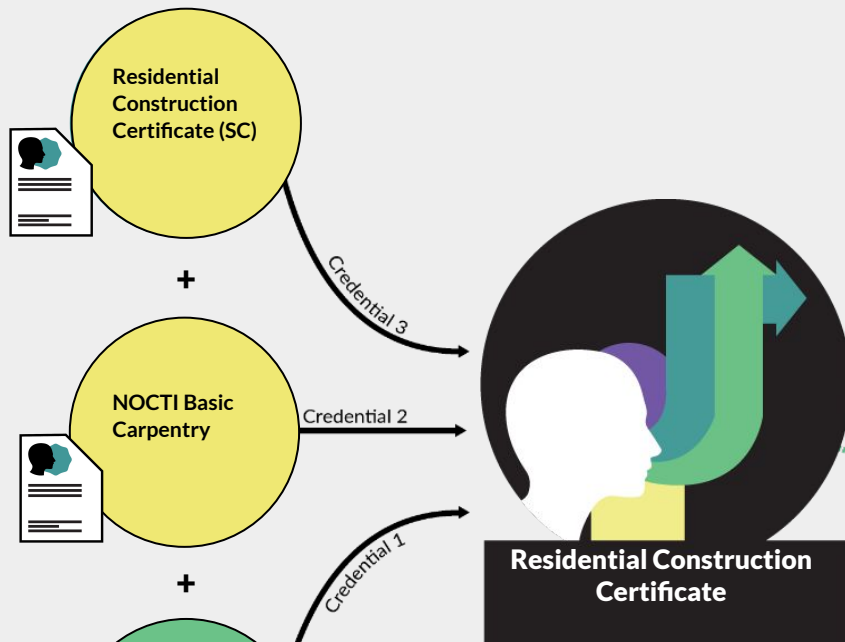

# Seattle Colleges' Residential Construction Certificate

## A Micro-Pathway to Become Builder/Remodeler

Issued by

SEATTLE COLLEGES  
Central · North · South

Designed with

### CREDENTIALS EARNED

Validated by regional employers including:

- +Blue Sound Construction
- +Amy Works
- +Mighty House Construction
- +Ashworth Homes

12 months, part-time  
Offered in noncredit  
Approximately 30 credits apply towards high credentials (in process)