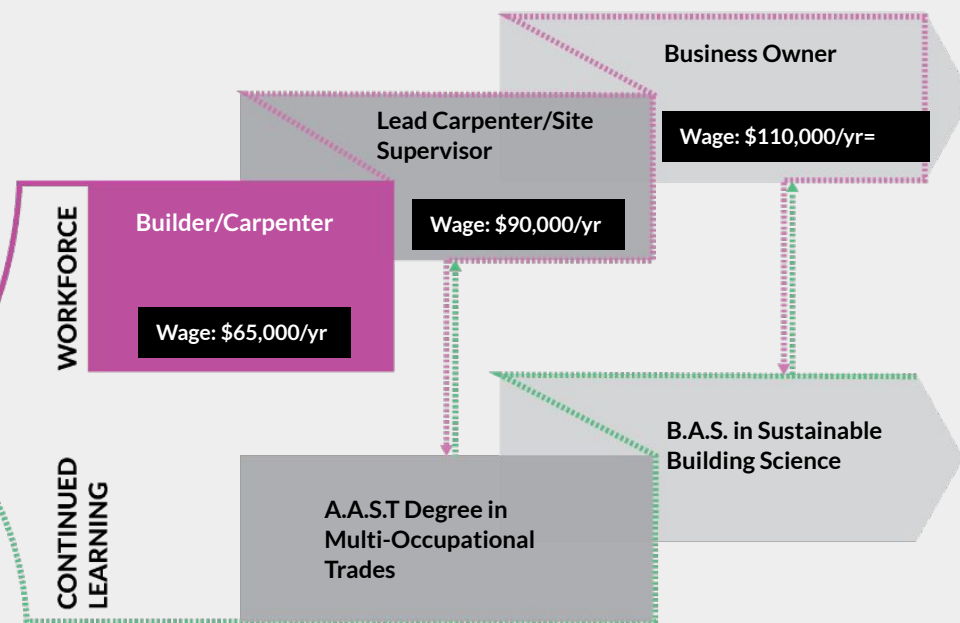

## A Micro-Pathway to Become Builder/Remodeler

Issued by

SEATTLE COLLEGES  
Central · North · South

Designed with

### CREDENTIALS EARNED

Validated by regional employers including:

- +Blue Sound Construction
- +Amy Works
- +Mighty House Construction
- +Ashworth Homes

12 months, part-time  
Offered in noncredit  
Approximately 30 credits apply towards high credentials (in process)

### FUTURE GROWTH OPPORTUNITIES

### Legend

2+ Stackable Credentials

→ Credentials + Courses articulate to Credit  
→ Credits count towards a Degree.

21st Century Skills Digital Micro-Credential

Technical Skills Credential

Work Based Learning