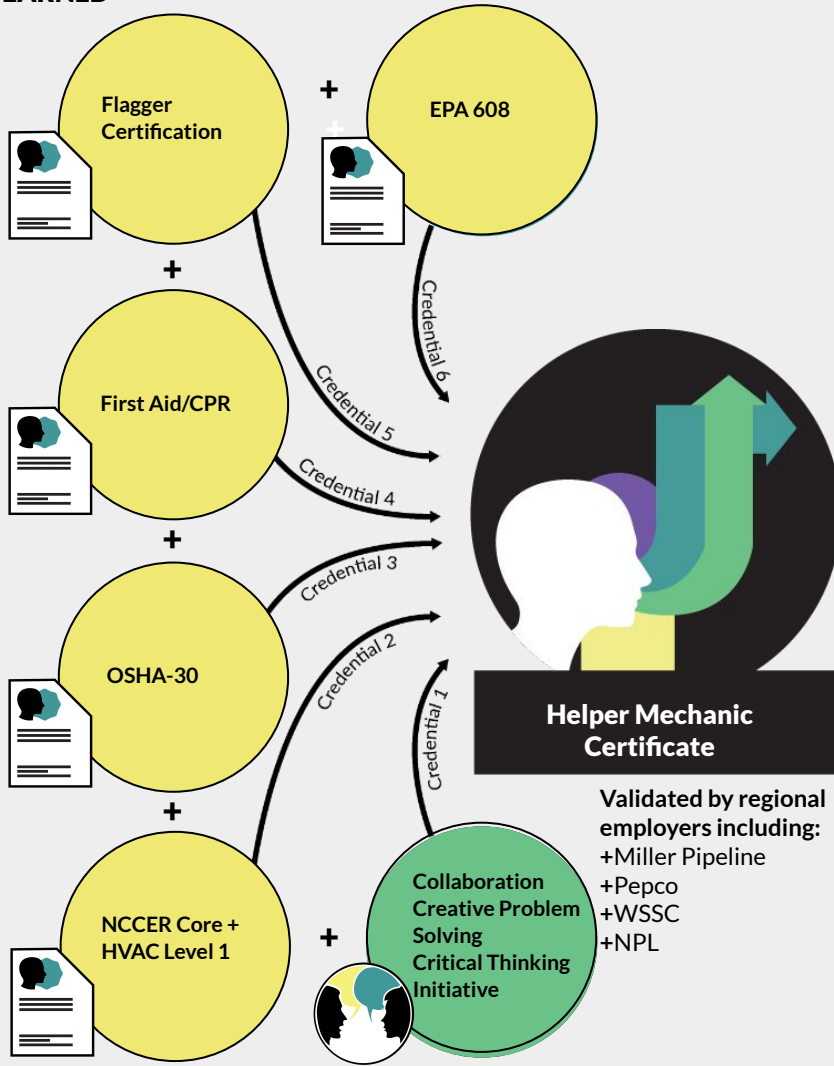

Prince George's Community College Helper Mechanic Micro-pathway

Issued by

PRINCE GEORGES
COMMUNITY COLLEGE

Designed with

CREDENTIALS EARNED

FUTURE GROWTH OPPORTUNITIES

16 weeks, full-time/part-time
Offered in noncredit
Competency-based Education Format
Credits apply towards higher credentials

Legend

- 2+ Stackable Credentials
- Credentials + Courses articulate to Credit
- Credits count towards a Degree
- Work Based Learning
- 21st Century Skills Digital Micro-Credential
- Technical Skills Credential
- Direct Entry into Workforce
- Continued Learning and Upskilling Opportunities