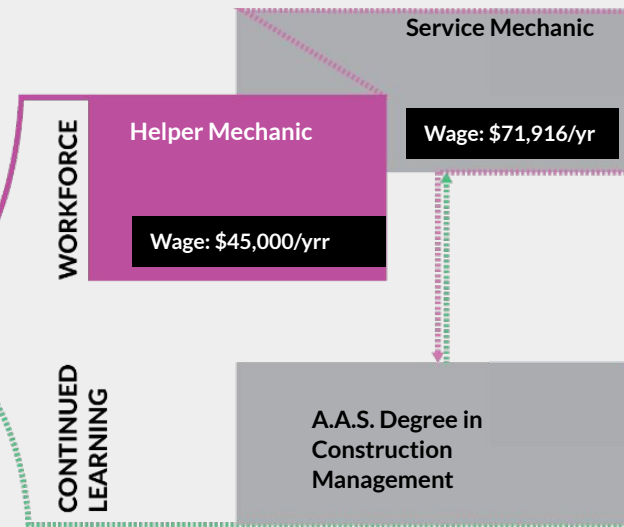

Prince George's Community College Helper Mechanic Micro-pathway

Issued by

PRINCE GEORGES
COMMUNITY COLLEGE

Designed with

CREDENTIALS EARNED

FUTURE GROWTH OPPORTUNITIES

16 weeks, full-time/part-time
Offered in noncredit
Competency-based Education Format
Credits apply towards higher credentials

Legend

- 2+ Stackable Credentials
- Credentials + Courses articulate to Credit
- Credits count towards a Degree
- Work Based Learning
- 21st Century Skills Digital Micro-Credential
- Technical Skills Credential
- Direct Entry into Workforce
- Continued Learning and Upskilling Opportunities